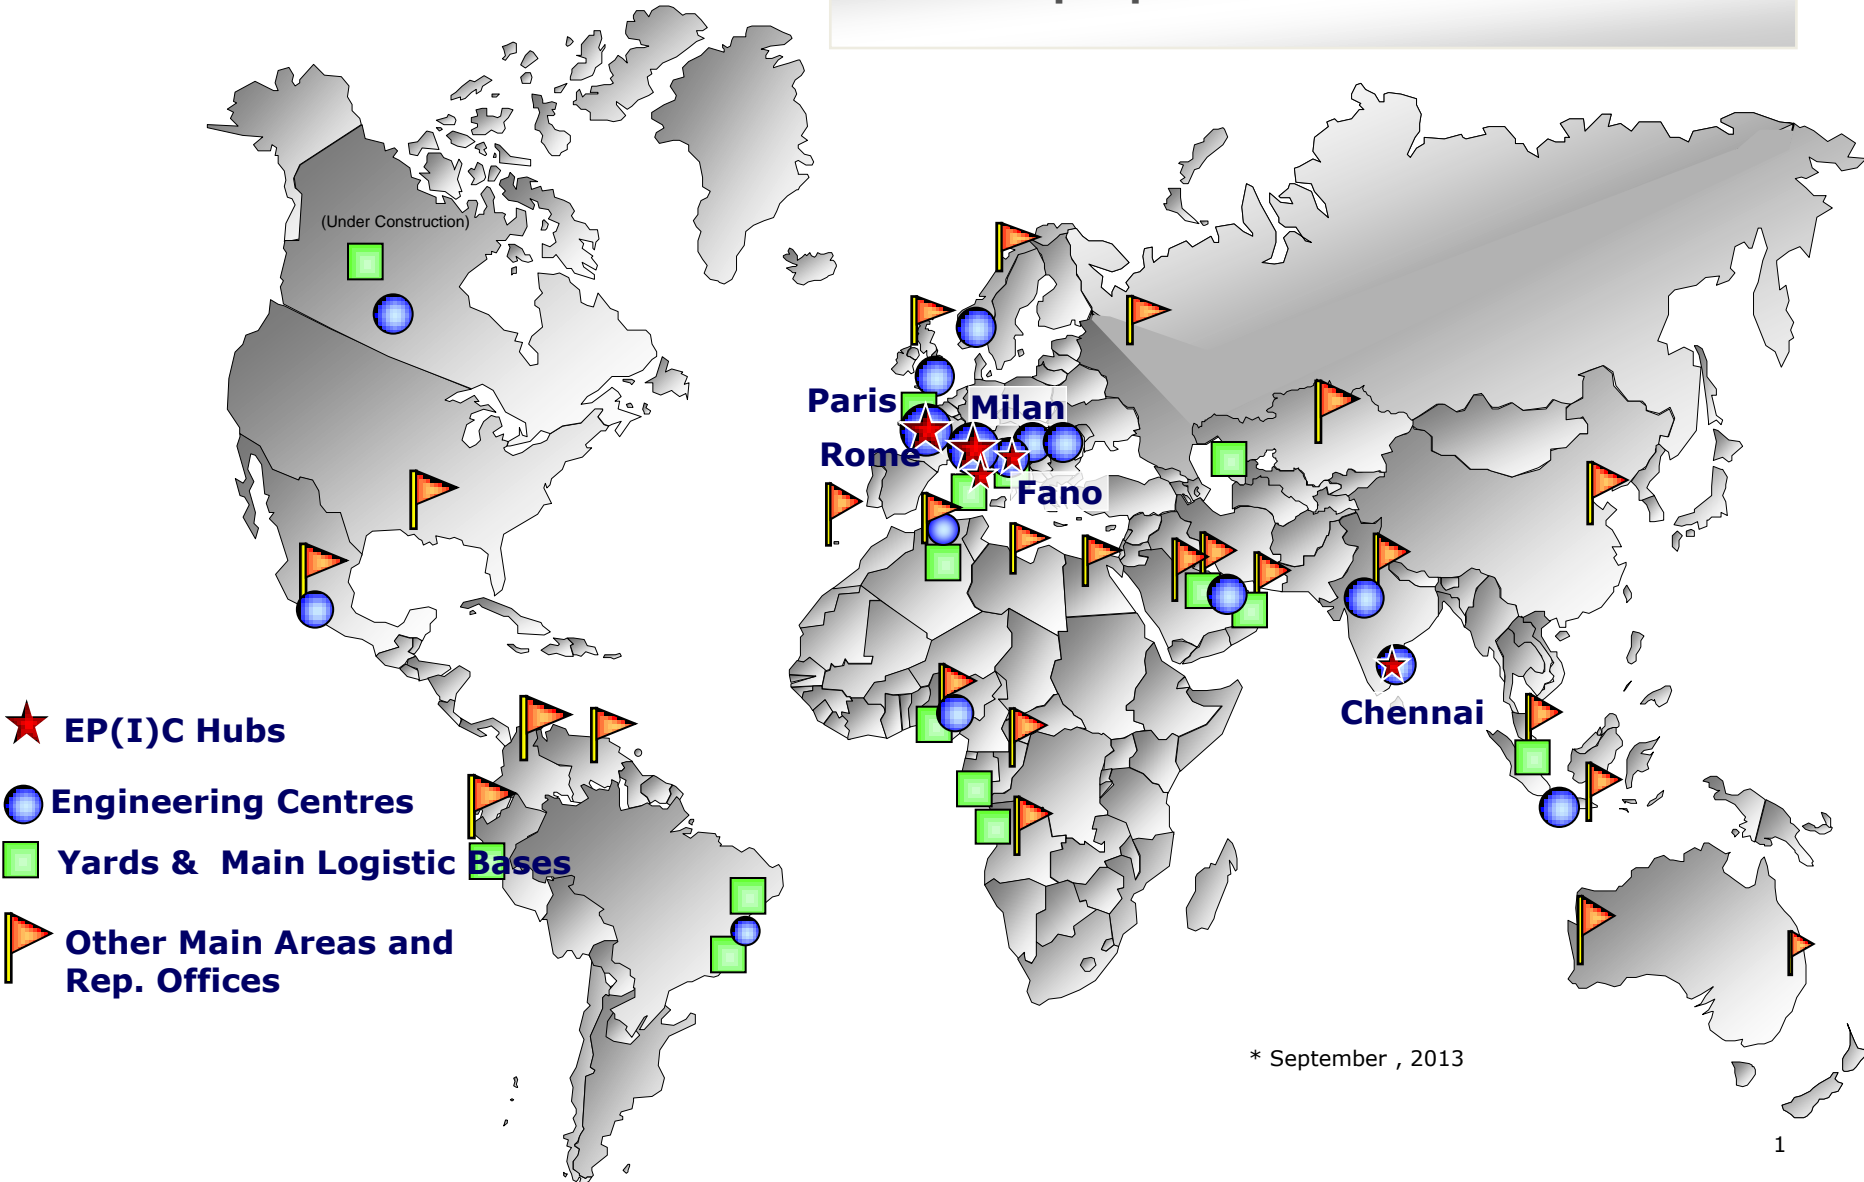

Saipem human resources

• 47'920 people*

• 125 Nationalities*

★ EP(I)C Hubs

● Engineering Centres

■ Yards & Main Logistic Bases

▲ Other Main Areas and Rep. Offices

* September , 2013